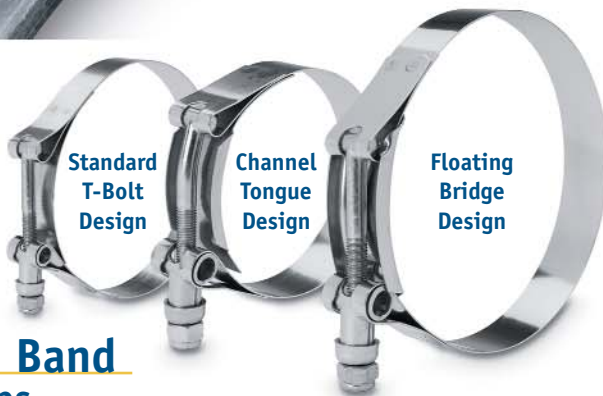

PRODUCT LINES MANUFACTURED

by Clampco Products

T-Bolt Band Clamps

Straps

Spring-Loaded Clamps

Custom Clamps

Worm Gear Clamps

V-Band Couplings

Barrel Hardware Clamps